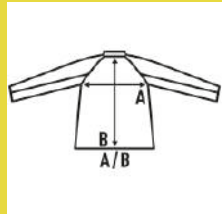

### SIZE/Size

EU	XS	S	M	L	XL	2XL	3XL	4XL	5XL
Width	47 cm	51 cm	55 cm	59 cm	63 cm	67 cm	71 cm	75 cm	79 cm
Długość	70 cm	71 cm	73 cm	74 cm	75 cm	77 cm	78 cm	80 cm	81 cm

Orange Fluor  
(ORF)

Gold Fluor  
(SYF)

## CHAQUETA SOFTSHELL

SOFTSHELL JACKET

Characteristics:

- Central zip closure.
- Adjustable cuffs with hook-and-loop fastening.
- Reverse zippers.
- Segmented reflective tapes, heat-sealed on the torso, shoulders and sleeves.
- Adjustable hem with drawcord and cord stoppers.
- 5 pockets: 1 on the right chest and 2 lower pockets with zip closure. 2 inner pockets.
- Fluor color: placket with hook-and-loop fastening and chin guard.

### SIZE

EU	XS	S	M	L	XL	2XL	3XL	4XL	5XL
Width	47 cm 18.5"	51 cm 20.1"	55 cm 21.7"	59 cm 23.2"	63 cm 24.8"	67 cm 26.4"	71 cm 28"	75 cm 29.5"	79 cm 31.1"
Length	70 cm 27.6"	71 cm 28"	73 cm 28.7"	74 cm 29.1"	75 cm 29.5"	77 cm 30.3"	78 cm 30.7"	80 cm 31.5"	81 cm 31.9"